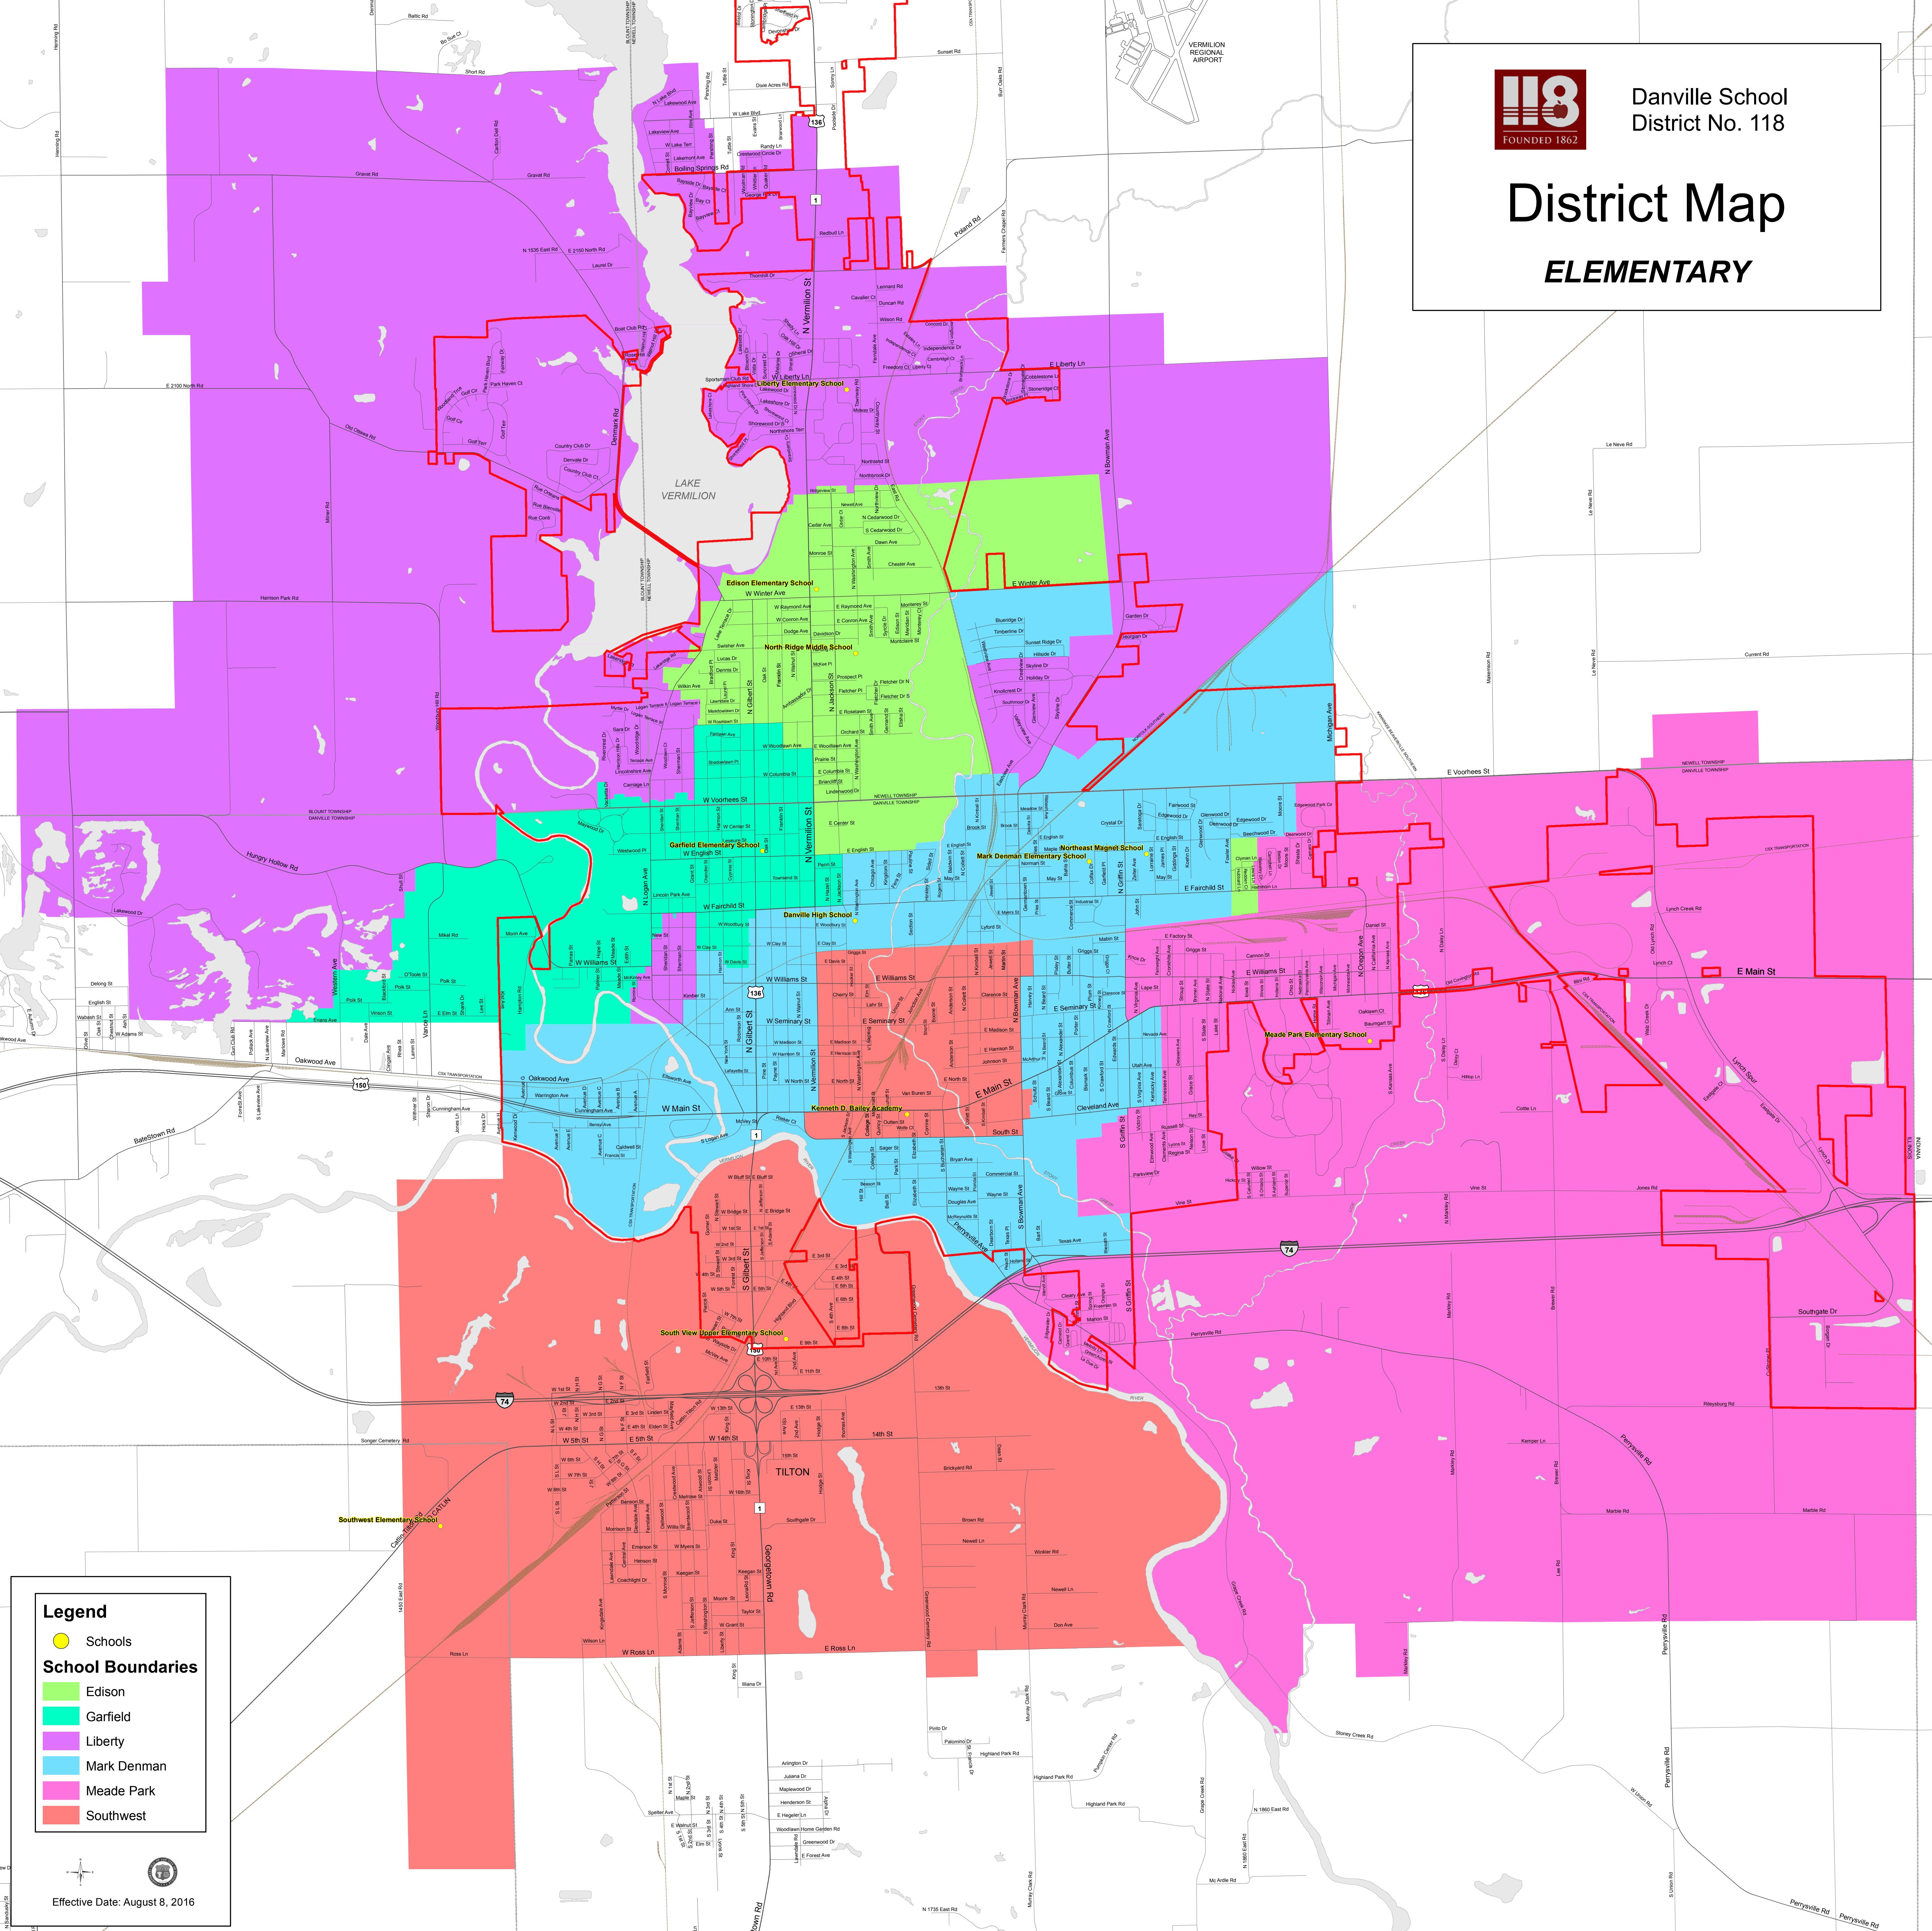

Danville School
District No. 118

District Map

ELEMENTARY

Legend

- Schools
- School Boundaries**
- Edison
- Garfield
- Liberty
- Mark Denman
- Meade Park
- Southwest

Effective Date: August 8, 2016